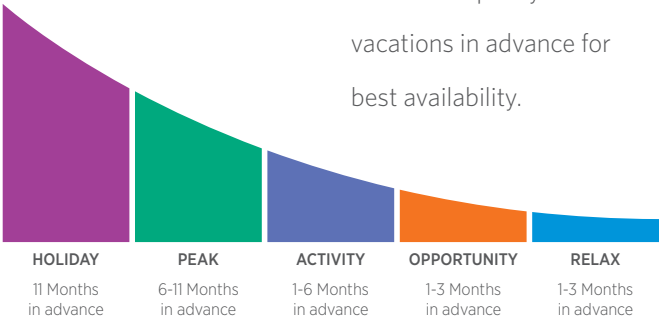

# 2017-2018 POINTS ACCOMMODATION CALENDAR | PALAZZO AT SORIANO

SEASON	2/2		2/4	
	Sun to Thurs	Fri & Sat	Sun to Thurs	Fri & Sat
RELAX	7	18	8	20
OPPORTUNITY	10	26	11	30
ACTIVITY	12	31	14	37
PEAK	15	37	18	45
HOLIDAY	26	39	29	49

# RESERVE BY

It is best to plan your vacations in advance for best availability.