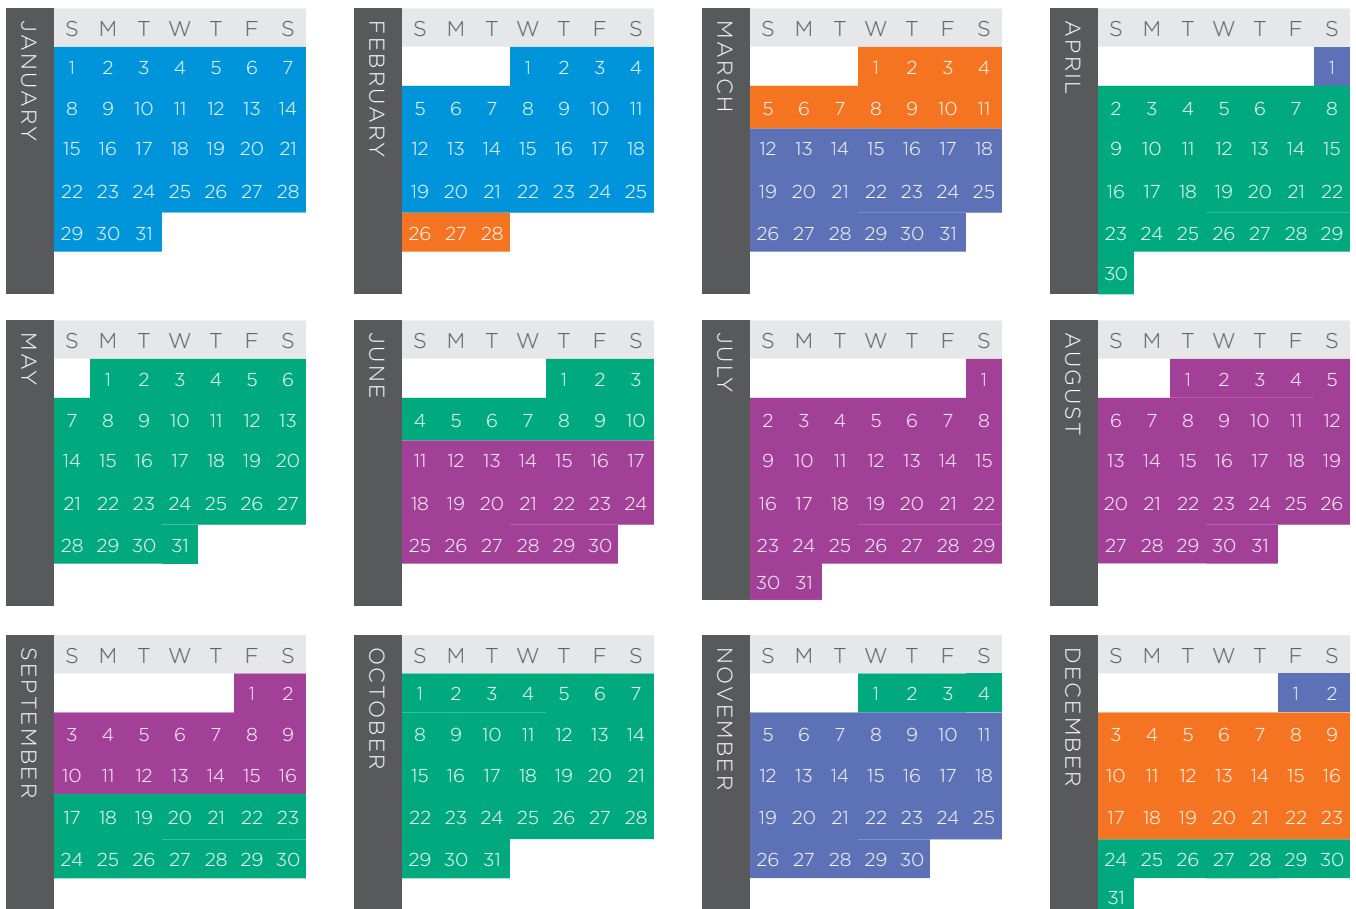

# 2017-2018 POINTS ACCOMMODATION CALENDAR | PALAZZO AT SORIANO

SEASON	2/2		2/4	
	Sun to Thurs	Fri & Sat	Sun to Thurs	Fri & Sat
RELAX	7	18	8	20
OPPORTUNITY	10	26	11	30
ACTIVITY	12	31	14	37
PEAK	15	37	18	45
HOLIDAY	26	39	29	49

## 2017

# RESERVE BY

It is best to plan your vacations in advance for best availability.