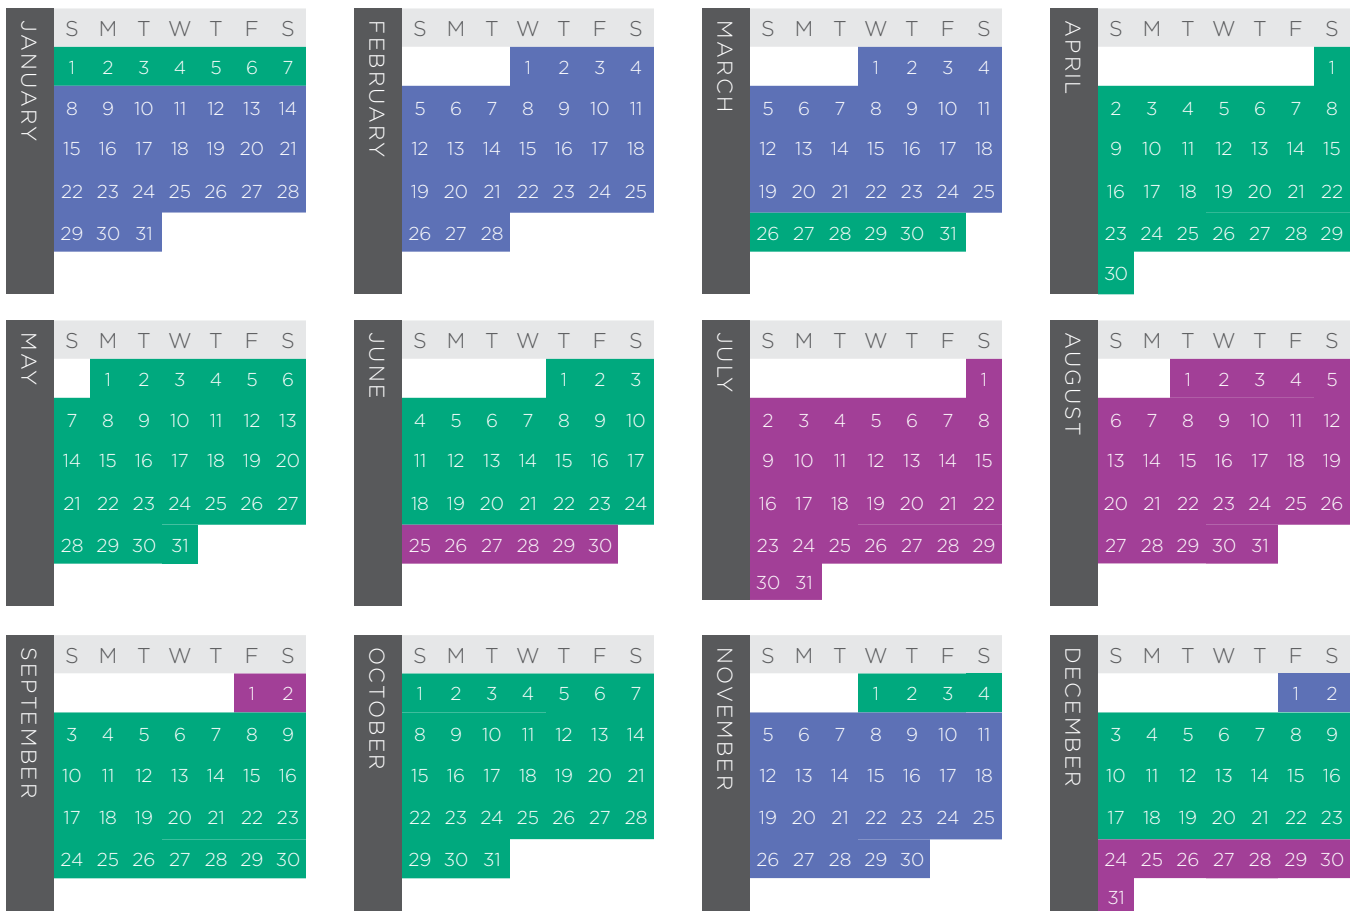

# 2017-2018 POINTS ACCOMMODATION CALENDAR | ROYAL REGENCY

VACATION HOME SIZES	2/4		4/6	
	1-BEDROOM		2-BEDROOM	
SEASON	Sun to Thurs	Fri & Sat	Sun to Thurs	Fri & Sat
ACTIVITY	12	31	17	38
PEAK	13	35	18	45
HOLIDAY	24	38	30	50

# RESERVE BY

It is best to plan your vacations in advance for best availability.