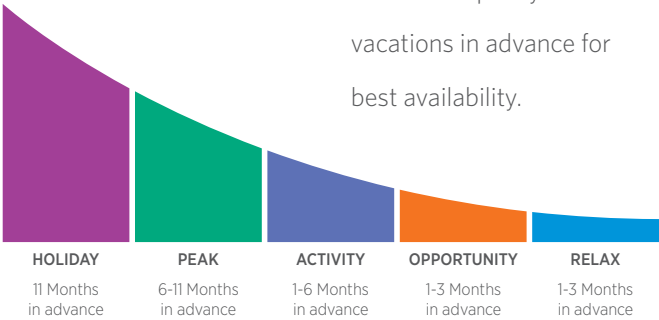

# 2017-2018 POINTS ACCOMMODATION CALENDAR | ROYAL REGENCY

VACATION HOME SIZES	2/4		4/6	
	1-BEDROOM		2-BEDROOM	
SEASON	Sun to Thurs	Fri & Sat	Sun to Thurs	Fri & Sat
ACTIVITY	12	31	17	38
PEAK	13	35	18	45
HOLIDAY	24	38	30	50

# RESERVE BY

It is best to plan your vacations in advance for best availability.